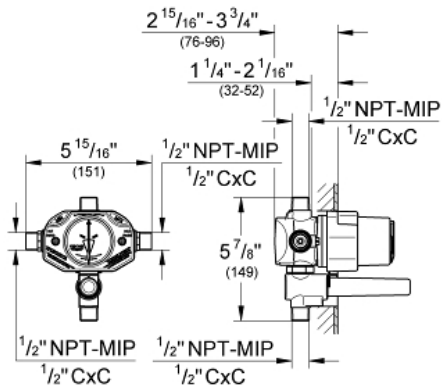

# Pressure Balance Valve Trim

MODEL # 35033000

Pure Freude  
an Wasser

GROHE

### Pressure Balance Valve Trim

#### Standard Specification:

- Handle limit stop
- Diaphragm cartridge
- Check valves
- Built-in diverter
- Service stops
- Universal connection is  $\frac{1}{2}''$  male by copper sweat